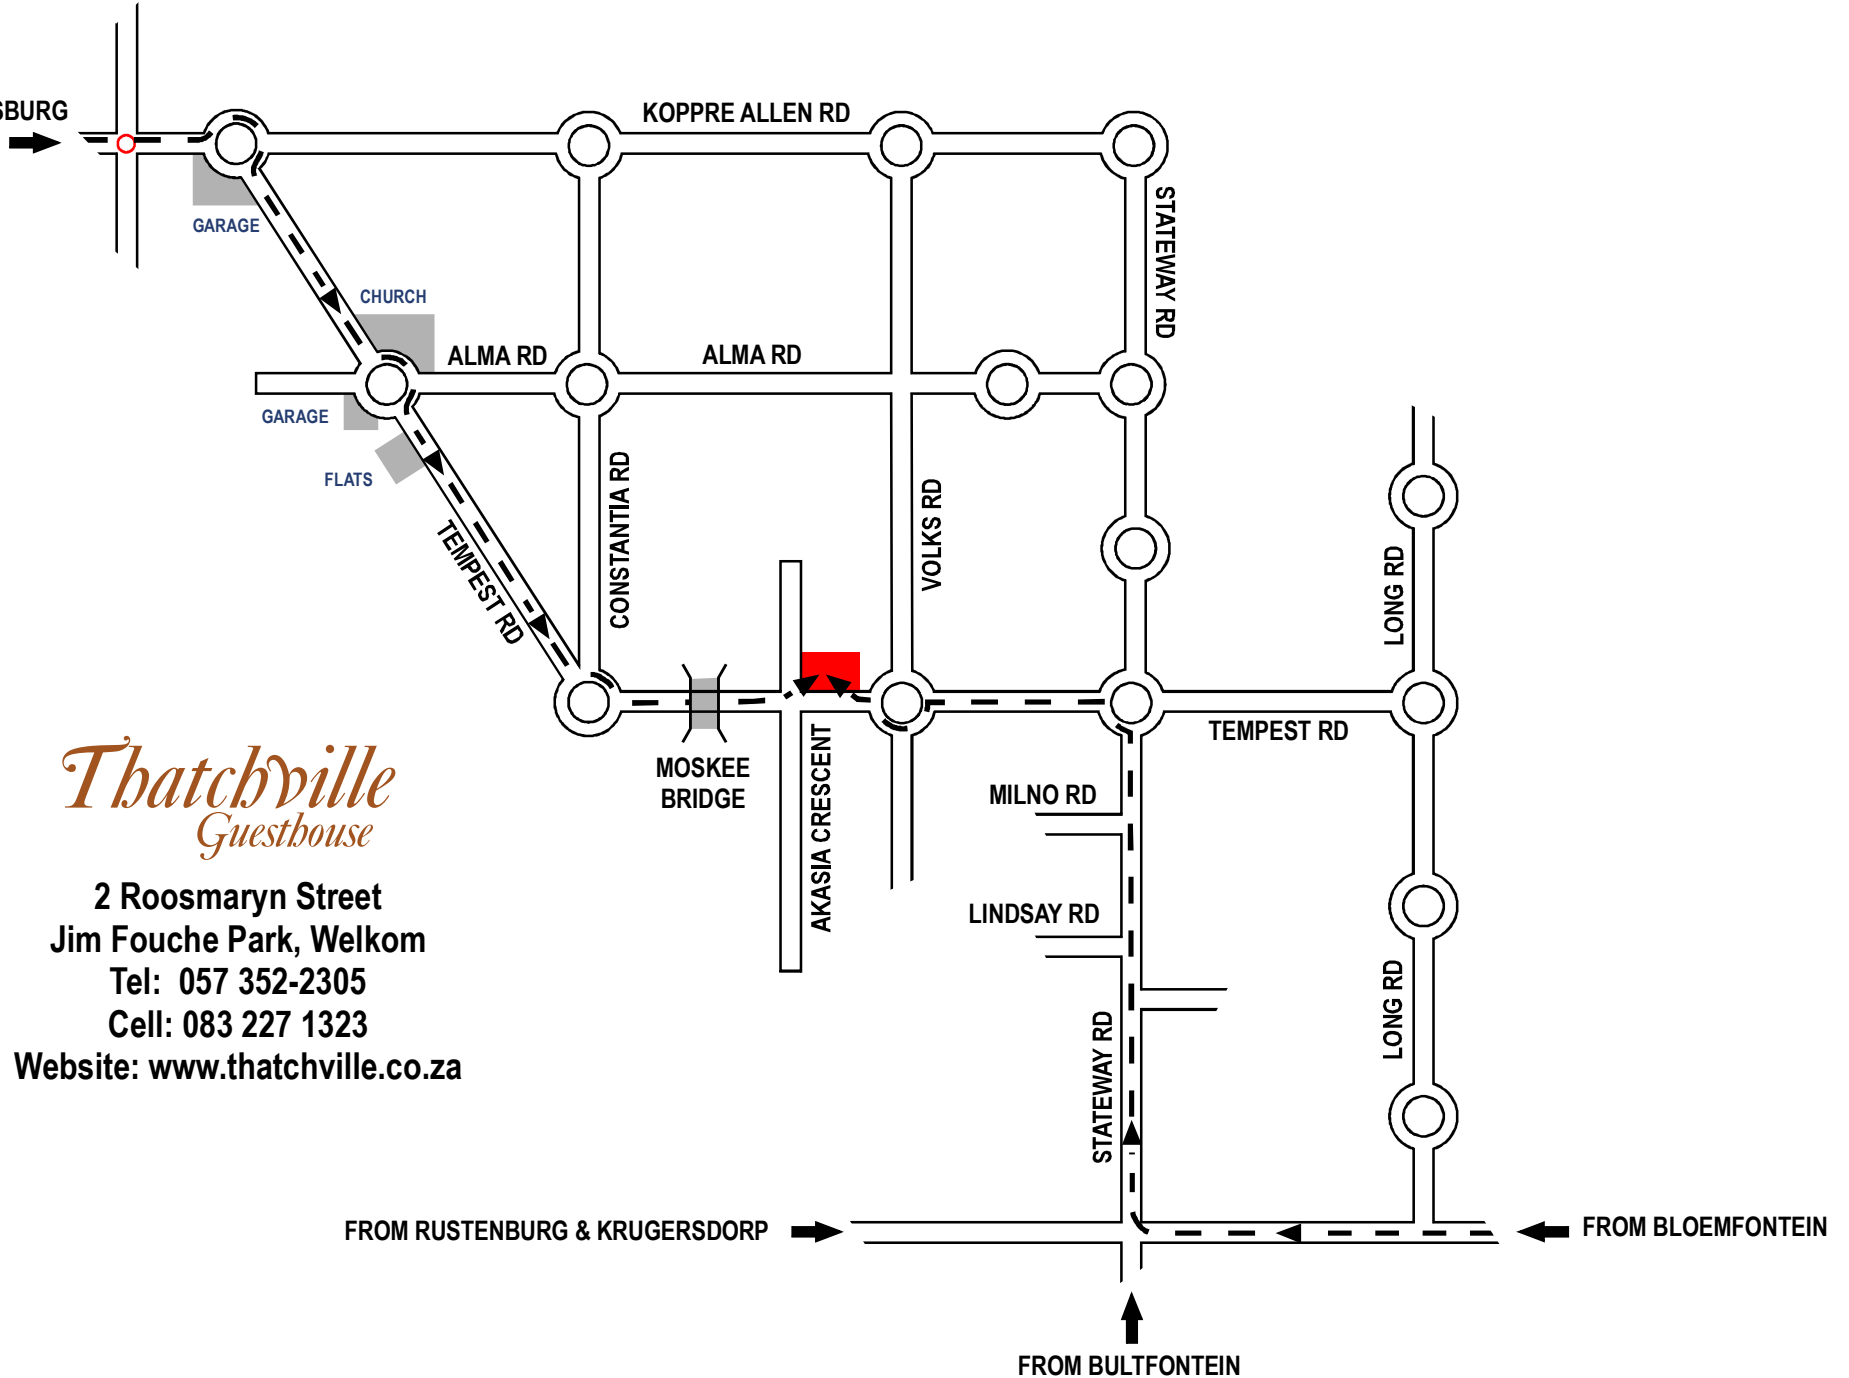

FROM
JOHANNESBURG

*Thatchville
Guesthouse*

2 Roosmaryn Street
Jim Fouche Park, Welkom
Tel: 057 352-2305
Cell: 083 227 1323
Website: www.thatchville.co.za

FROM RUSTENBURG & KRUGERSDORP

FROM BLOEMFONTEIN

FROM BULTFONTEIN